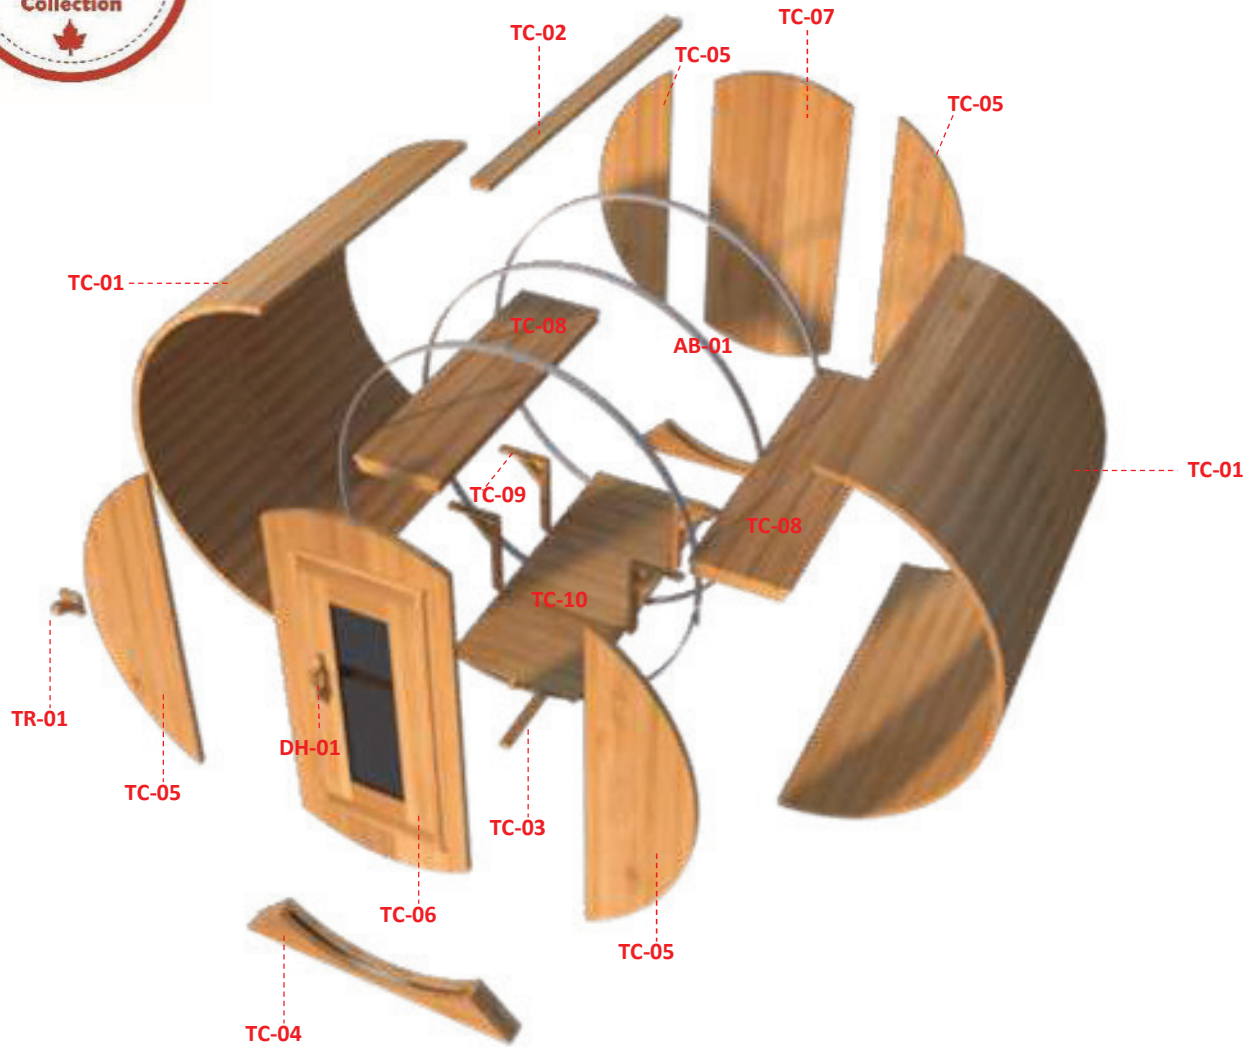

CT Harmony CTC22W 2m x 2m White Cedar Barrel Sauna

CT Harmony CTC22W 2m x 2m White Cedar Barrel Sauna

CT Harmony CTC22W 2m x 2m White Cedar Barrel Sauna

TC-01	46	201cm Standard Sauna Staves
TC-02	1	201cm Special Top Stave (Concave on both sides)
TC-03	1	201cm Special Bottom Stave (Convex on both sides)
TC-04	2	Barrel Cradles
TC-05	4	Half Moon Wall Sections with Bench Mount Brackets.
TC-06	1	Front Middle Wall Section + Pre-Hung Door
TC-07	1	Back Wall Section
TC-08	2	Pre Assembled Bench 180cm
TC-09	4	Bench Support Brackets
TC-10	1	Flat Floor (75cm x 180cm)
AB-01	3	Aluminum Sauna Bands
TR-01	1	Single Hook Towel Rack
DH-01	1	Outer Door Handle

Crate Size: 218cmx114cmx86cm
86"x45"x34"