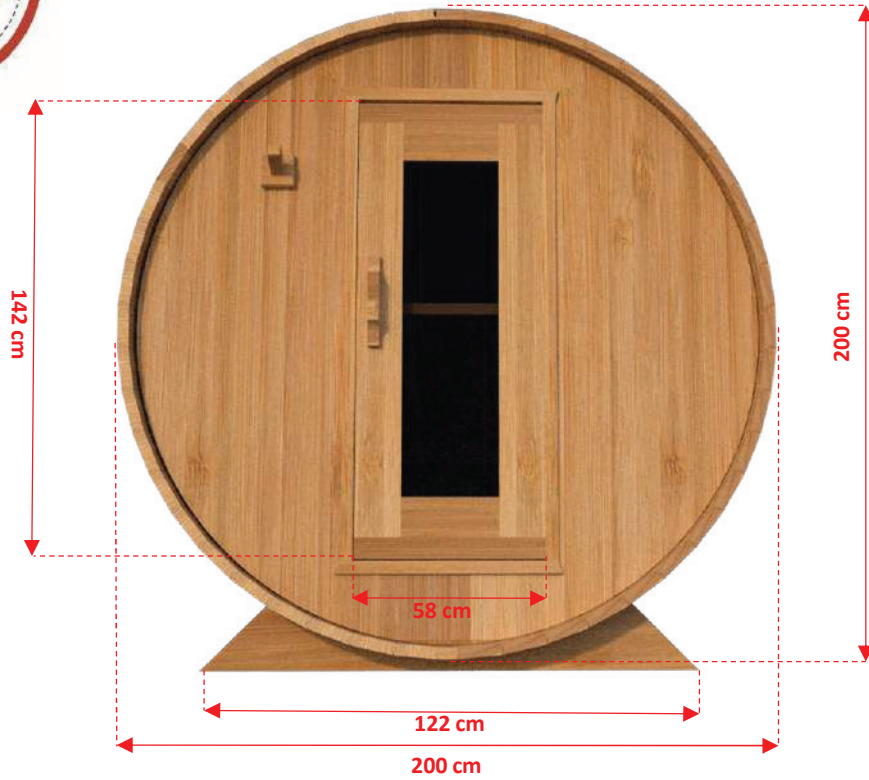

CT Harmony CTC22W 2m x 2m White Cedar Barrel Sauna

CT Harmony CTC22W 2m x 2m White Cedar Barrel Sauna

CT Harmony CTC22W 2m x 2m White Cedar Barrel Sauna

TC-01	46	201cm Standard Sauna Staves
TC-02	1	201cm Special Top Stave (Concave on both sides)
TC-03	1	201cm Special Bottom Stave (Convex on both sides)
TC-04	2	Barrel Cradles
TC-05	4	Half Moon Wall Sections with Bench Mount Brackets.
TC-06	1	Front Middle Wall Section + Pre-Hung Door
TC-07	1	Back Wall Section
TC-08	2	Pre Assembled Bench 180cm
TC-09	4	Bench Support Brackets
TC-10	1	Flat Floor (75cm x 180cm)
AB-01	3	Aluminum Sauna Bands
TR-01	1	Single Hook Towel Rack
DH-01	1	Outer Door Handle

Crate Size: 218cmx114cmx86cm
86"x45"x34"