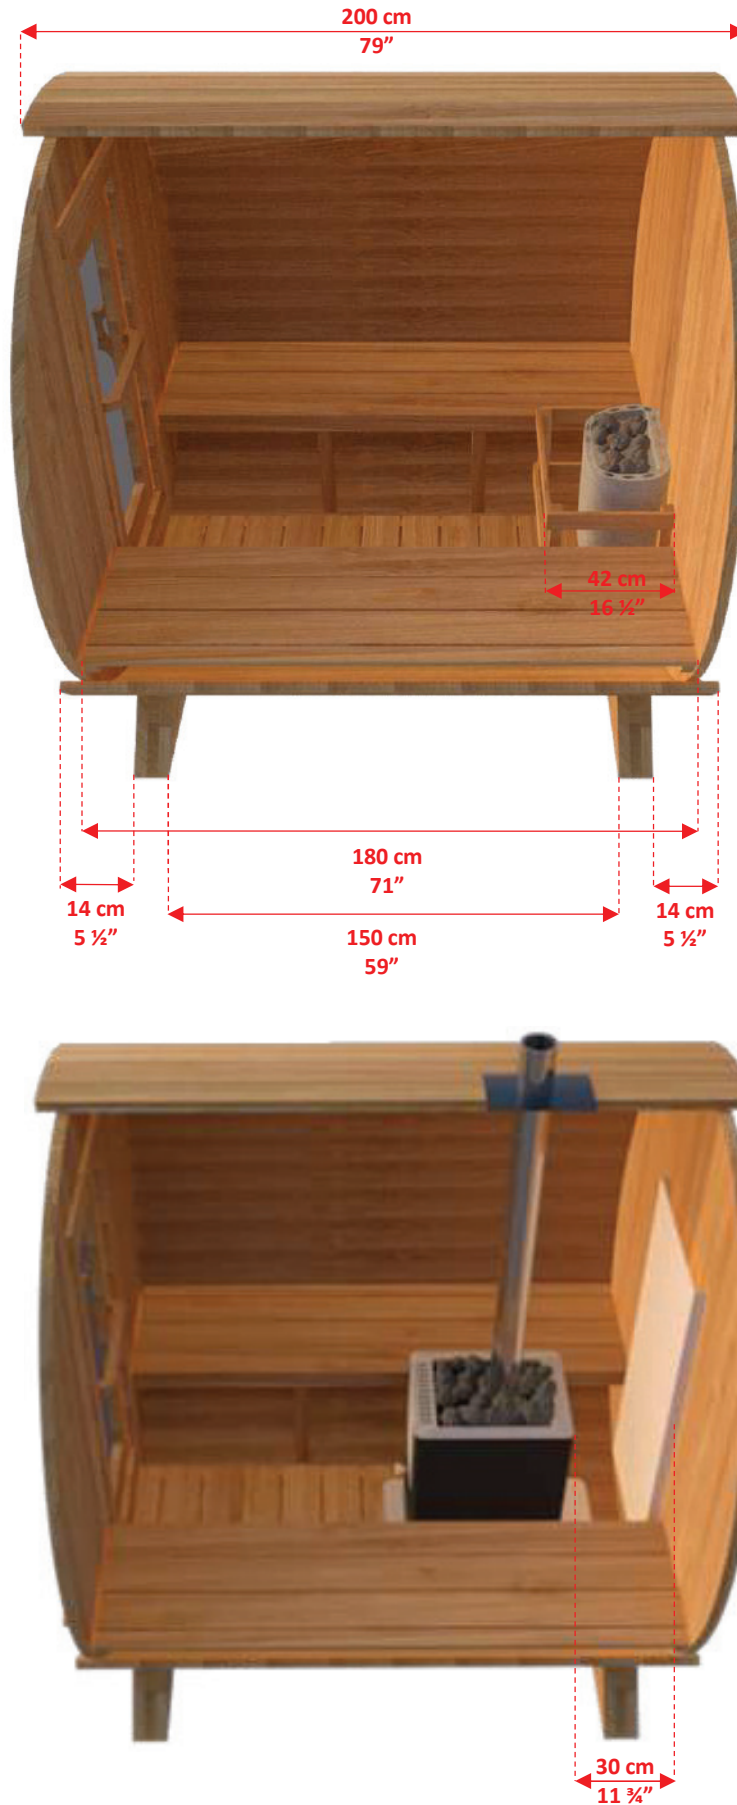

CT Harmony CTC22W 2m x 2m White Cedar Barrel Sauna

CT Harmony CTC22W 2m x 2m White Cedar Barrel Sauna

CT Harmony CTC22W 2m x 2m White Cedar Barrel Sauna

TC-01	46	201cm Standard Sauna Staves
TC-02	1	201cm Special Top Stave (Concave on both sides)
TC-03	1	201cm Special Bottom Stave (Convex on both sides)
TC-04	2	Barrel Cradles
TC-05	4	Half Moon Wall Sections with Bench Mount Brackets.
TC-06	1	Front Middle Wall Section + Pre-Hung Door
TC-07	1	Back Wall Section
TC-08	2	Pre Assembled Bench 180cm
TC-09	4	Bench Support Brackets
TC-10	1	Flat Floor (75cm x 180cm)
AB-01	3	Aluminum Sauna Bands
TR-01	1	Single Hook Towel Rack
DH-01	1	Outer Door Handle

Crate Size: 218cmx114cmx86cm
86"x45"x34"