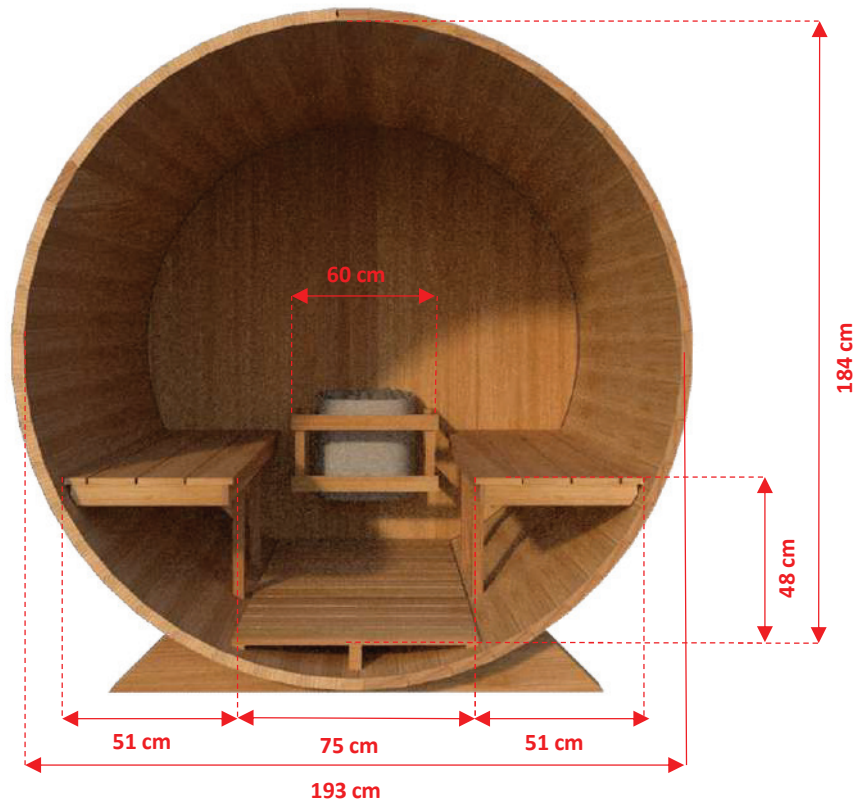

CT Harmony CTC22W 2m x 2m White Cedar Barrel Sauna

CT Harmony CTC22W 2m x 2m White Cedar Barrel Sauna

CT Harmony CTC22W 2m x 2m White Cedar Barrel Sauna

TC-01	46	201cm Standard Sauna Staves
TC-02	1	201cm Special Top Stave (Concave on both sides)
TC-03	1	201cm Special Bottom Stave (Convex on both sides)
TC-04	2	Barrel Cradles
TC-05	4	Half Moon Wall Sections with Bench Mount Brackets.
TC-06	1	Front Middle Wall Section + Pre-Hung Door
TC-07	1	Back Wall Section
TC-08	2	Pre Assembled Bench 180cm
TC-09	4	Bench Support Brackets
TC-10	1	Flat Floor (75cm x 180cm)
AB-01	3	Aluminum Sauna Bands
TR-01	1	Single Hook Towel Rack
DH-01	1	Outer Door Handle

Crate Size: 218cmx114cmx86cm
86"x45"x34"